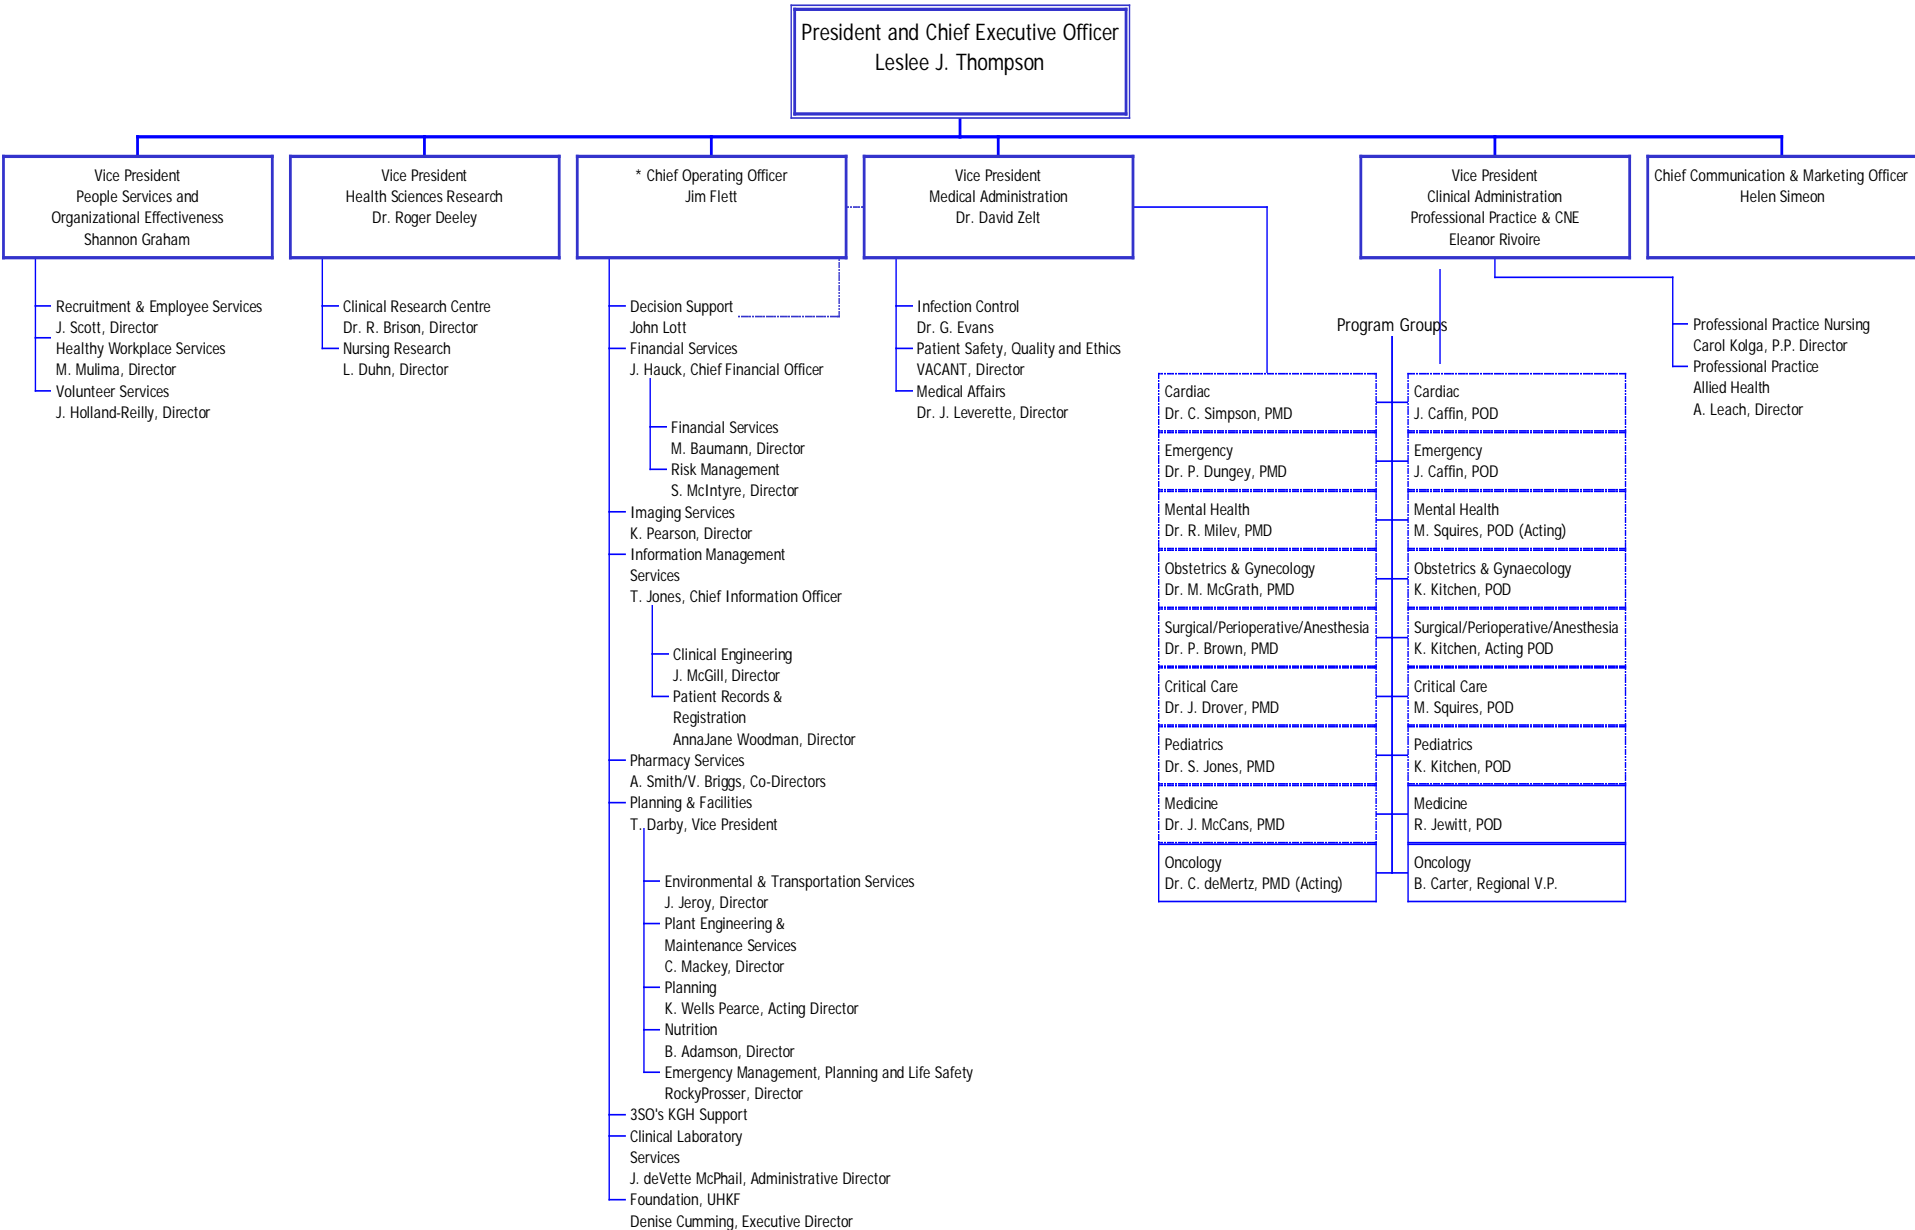

Senior Leadership Structure for KGH

* The COO is also accountable for all day to day operations at KGH in addition to his portfolio